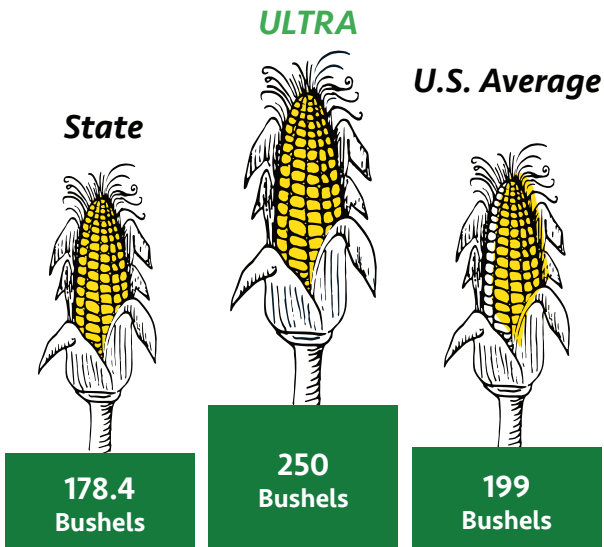

## Higher Corn Yields & Speed to Market

Using ULTRA the corn fills out 18 rows around and 44 long. **The two extra rows adds 27 bushels per acre!**

Amazingly this 112 day corn had filled by day 90. A phenomena that is seen consistently when using ULTRA. Early ripening is a real bonus for farmers, shortening the growing time by up to 22 days.

### Corn Bushels Per Acre 2018

Real time data from Williams Research Farm

This represents a **40.13%** increase over State average and a **25.63%** increase over U.S. average.

At \$4 per bushel (Dec 2018 Agfax) this represents an increase of \$286/\$204 per acre respectively.